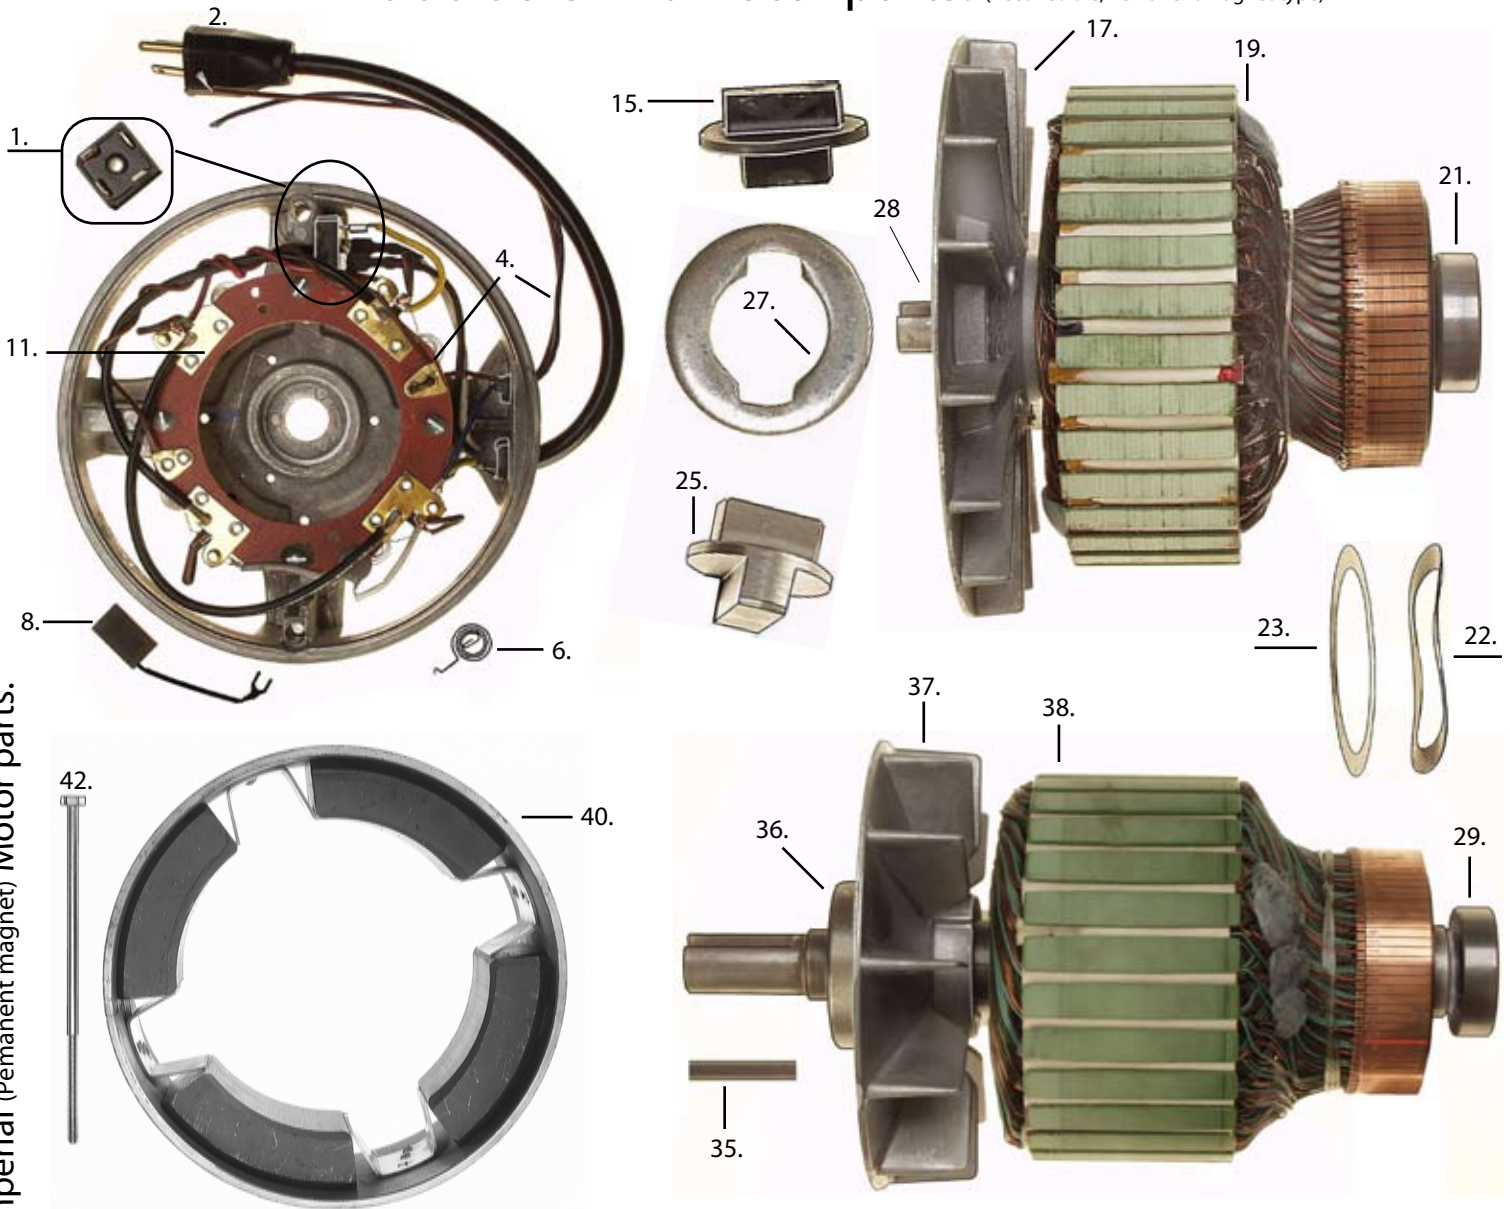

Rabbit & Swift Motor parts. (Rectified DC, Permanent magnet type)

Imperial (Permanent magnet) Motor parts.

- 1. 7A95820 Rectifier kit 120volt
- 7A95821 Rectifier kit (220volt)
- 7A95805 Rectifier 120v 60Amp
- 7A95806 Rectifier (220v 60Amp)
- 2. 7C54504 Motor cable 56 frame Swift
- 7C54506 Motor cable 66 frame Rabbit
- 4. 7A95804 Brush wear indicator
- 6. 7A95803 Spring
- 8. 7A95801 Carbon brush 120volt
- 8. 7A95810 Carbon brush (220volt)
- 11. 7A95802 Brush board 56 frame
- 7A95804 Brush board 66 frame
- 15. 2B96004 Coupler, rubberized
- 17. 7A96510 Fan 66frame
- 19. 7A96508 Rab-3 armature, 3200rpm 66frm 120v
- 7A95808 Rab-2 armature, 3200rpm 56frm 120v
- 7A96608 Rab-6 armature, 1500rpm 66frm 120v
- 7A96308 Rab-3 armature, 2000rpm 56frm 120v
- 7A96408 Rab-3 armature, 2000rpm 56frm (220v)

- 21. 9V10100 Bearing
- 22. 7A95812 Helical washer
- 23. 6K01705 Spacer washer
- 25. 2B96003 Coupler, steel
(this coupler was used on Rabbit-6)
- 27. 2B96326 Collar
- 28. 9V10200 Bearing
- 29. 9V10100 Bearing
- 31. 2B96006 Coupler, steel
(used on Rabbit-6, Woodpecker & Stonechat starting 2002-04)
- 32. 6A10900 Screw
- 35. 7A96001 Key
- 36. 9V10500 Bearing
- 37. 7A95811 Fan 56frame
- 38. 7A96008 Swift armature 120v
- 7A96108 Swift armature (220v)
- 40. 7A95809 Field with magnets 56frame
- 42. 6A32900 Machine screw