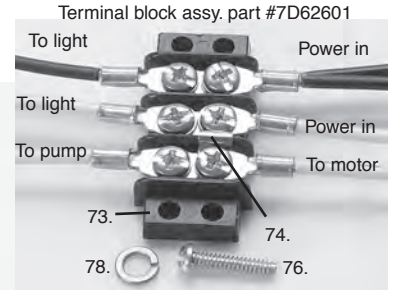

Rabbit-6 Pump house (#2F01050) parts.

- 1. 9K10144 Clear tube
- 3. 1K20000 Hose clamp
- 4. 1K20205 Hose barb 3/8"
- 5. 2F01000 Pump for Rabbit-6 (110v)
- 7. 2F02000 Fluorescent bulb (110v)
- 8. 2F01010 Mounting rubber bracket
- 9. 6A19309 Pump mounting screw
- 10. 6K02000 Washer (for mounting screw)
- 11. 6D02301 Nut (for mounting screw)
- 12. 2F01012 Aluminum mounting bracket
- 13. 2F01063 Street elbow 45 degrees
- 14. 2F01065 Brass 90 degree hose barb
- 15. 1K20000 Hose clamp 5/8"dia
- 17. 7D62601 Terminal block assy.
- 19. 2F01074 Hose barb
- 20. 6A15507 Screw for pillowblock.
- 21. 6K02000 Washer
- 22. 6K02006 Washer
- 23. 2F01072 Long nipple 1/8x3"
- 25. 2F01088 Grommet
- 26. 2F01082 Chain (not shown)
- 27. 2F01070 Pipe coupling
- 28. 2F01054 Spray nozzle complete assy.
- 29. 2F01078 Pillow block.
- 30. 6A14902 Set screw
- 31. 7D53817 Clip
- 32. 2F01084 Bumper
- 33. 6A05402 Screw
- 34. 6K01803 Washer
- 35. 6A15506 Screw
- 36. 6K02006 Washer
- 37. 2F01020 Pump house base c/w window.
- 39. 2F01090 Hex aluminum stand-off.
- 41. 2F02010 Ballast.
- 43. 9K29021 Braided hose
- 44. 9L60500 Rubber strip
- 45. 6D04600 Nut
- 46. 2F01081 "O" ring
- 47. 7C54508 Tube cable
- 49. 2E90805 Strain reliever bushing.
- 50. 2F01013 Square plate to convert old type of socket & boot to direct hookup #47.
- 51. 2F01063 Elbow 45 degree
- 53. 2F02050 Valve (3 way brass ball valve)
- 54. 2F01065 Brass elbow 90 degree
- 55. 2F01085 "H" shape extrusion
- 57. 6K02000 Washer
- 59. 6D02202 Keps nut
- 63. 6A15502 Screw
- 64. 9X15501 Ground screw assy. (2pcs of #57+3pcs of #59+1pc of #63)
- 65. 2F01086 Grommet.
- 67. 2F01030 Pump house TOP (not shown)