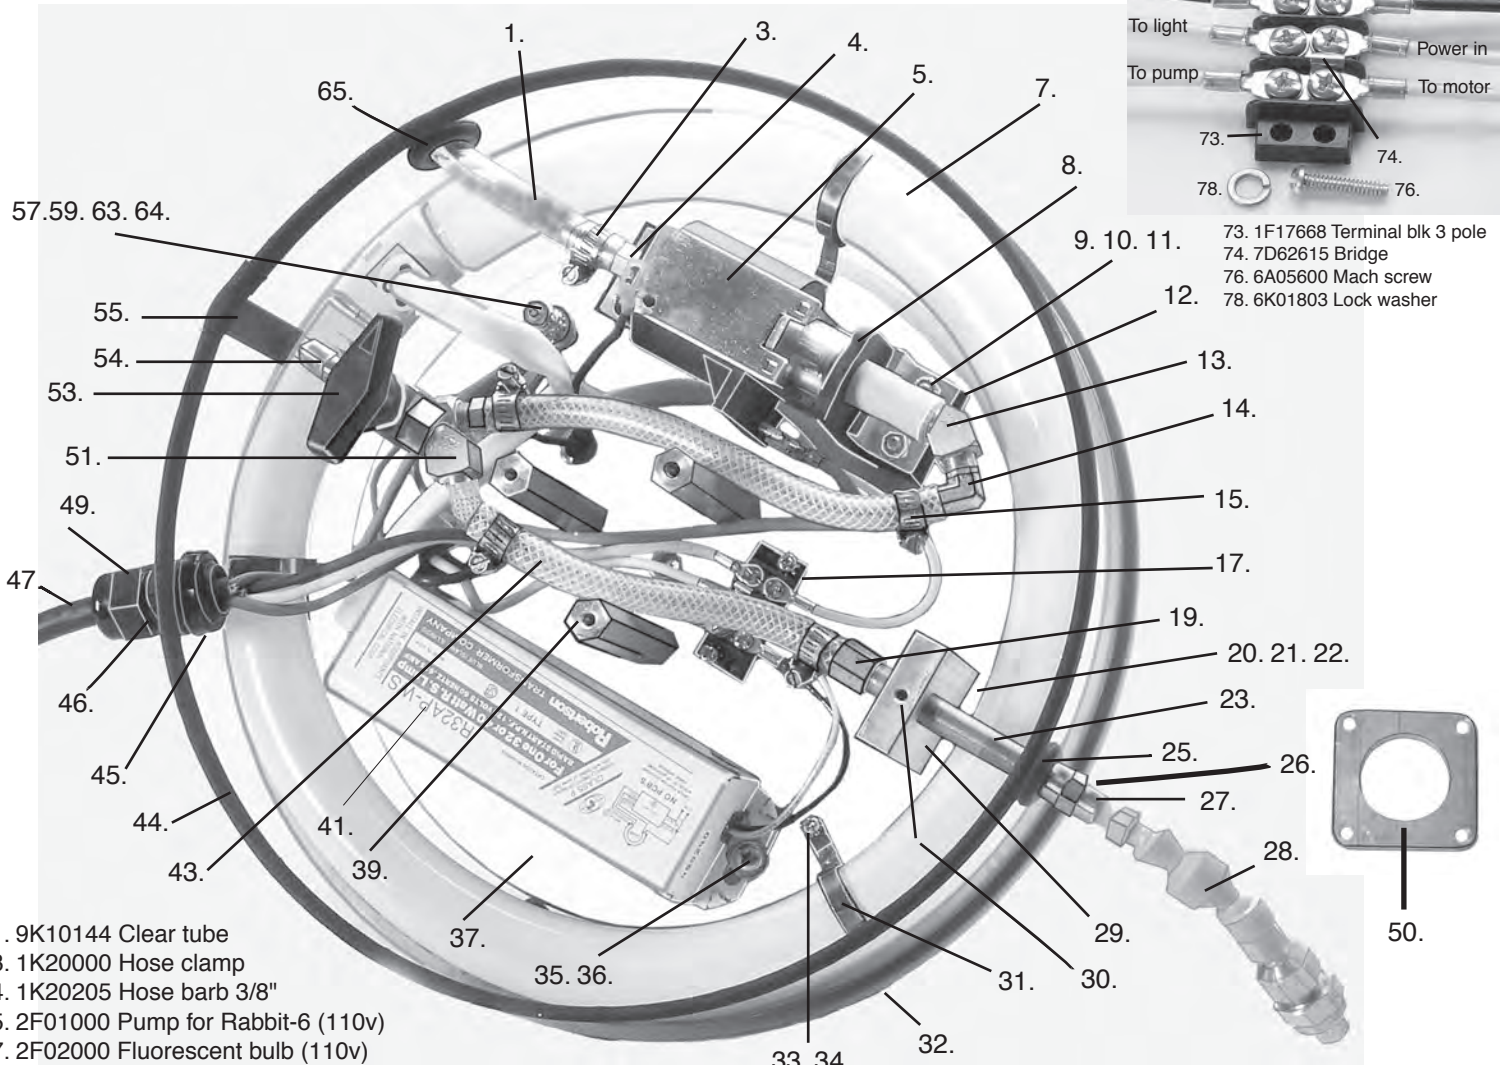

Rabbit-6 Pump house (#2F01050) parts.

- 1. 9K10144 Clear tube
- 3. 1K20000 Hose clamp
- 4. 1K20205 Hose barb 3/8"
- 5. 2F01000 Pump for Rabbit-6 (110v)
- 7. 2F02000 Fluorescent bulb (110v)
- 8. 2F01010 Mounting rubber bracket
- 9. 6A19309 Pump mounting screw
- 10. 6K02000 Washer (for mounting screw)
- 11. 6D02301 Nut (for mounting screw)
- 12. 2F01012 Aluminum mounting bracket
- 13. 2F01063 Street elbow 45 degrees
- 14. 2F01065 Brass 90 degree hose barb
- 15. 1K20000 Hose clamp 5/8"dia
- 17. 7D62601 Terminal block assy.
- 19. 2F01074 Hose barb
- 20. 6A15507 Screw for pillowblock.
- 21. 6K02000 Washer
- 22. 6K02006 Washer
- 23. 2F01072 Long nipple 1/8x3"
- 25. 2F01088 Grommet
- 26. 2F01082 Chain (not shown)
- 27. 2F01070 Pipe coupling
- 28. 2F01054 Spray nozzle complete assy.
- 29. 2F01078 Pillow block.
- 30. 6A14902 Set screw
- 31. 7D53817 Clip
- 32. 2F01084 Bumper
- 33. 6A05402 Screw
- 34. 6K01803 Washer
- 35. 6A15506 Screw
- 36. 6K02006 Washer
- 37. 2F01020 Pump house base c/w window.
- 39. 2F01090 Hex aluminum stand-off.
- 41. 2F02010 Ballast.
- 43. 9K29021 Braided hose
- 44. 9L60500 Rubber strip
- 45. 6D04600 Nut
- 46. 2F01081 "O" ring
- 47. 7C54508 Tube cable
- 49. 2E90805 Strain reliever bushing.
- 50. 2F01013 Square plate to convert old type of socket & boot to direct hookup #47.
- 51. 2F01063 Elbow 45 degree
- 53. 2F02050 Valve (3 way brass ball valve)
- 54. 2F01065 Brass elbow 90 degree
- 55. 2F01085 "H" shape extrusion
- 57. 6K02000 Washer
- 59. 6D02202 Keps nut
- 63. 6A15502 Screw
- 64. 9X15501 Ground screw assy. (2pcs of #57+3pcs of #59+1pc of #63)
- 65. 2F01086 Grommet.
- 67. 2F01030 Pump house TOP (not shown)