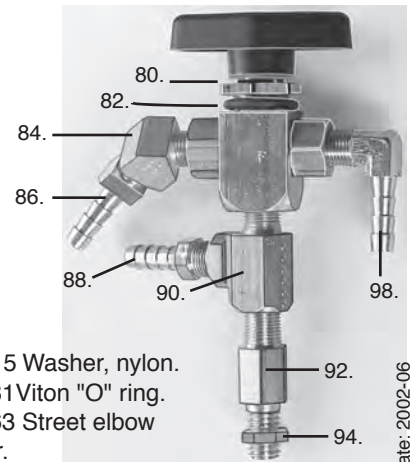

Brass Valve 2F02050

80. 6K02615 Washer, nylon.
82. 2F01081Viton "O" ring.
84. 2F01063 Street elbow 45 degr.
86. 2F01067 45 degr. elbow with barb
88. 1K29102 Hose barb
90. 2F01061 Brass "T"
92. 2F01089 Brass stand-off.
94. 6D03204 Nylon hex nut
98. 2F01065 Elbow 90dgree hose barb.